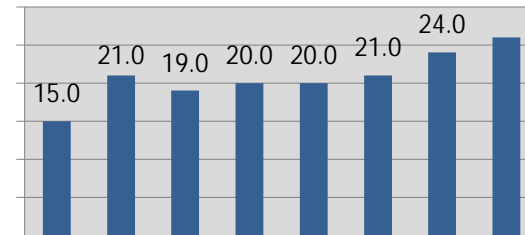

# Berkeley Public Schools

Class Size Update

Fall 2014

# Southeast Zone Elementary Class Size Average