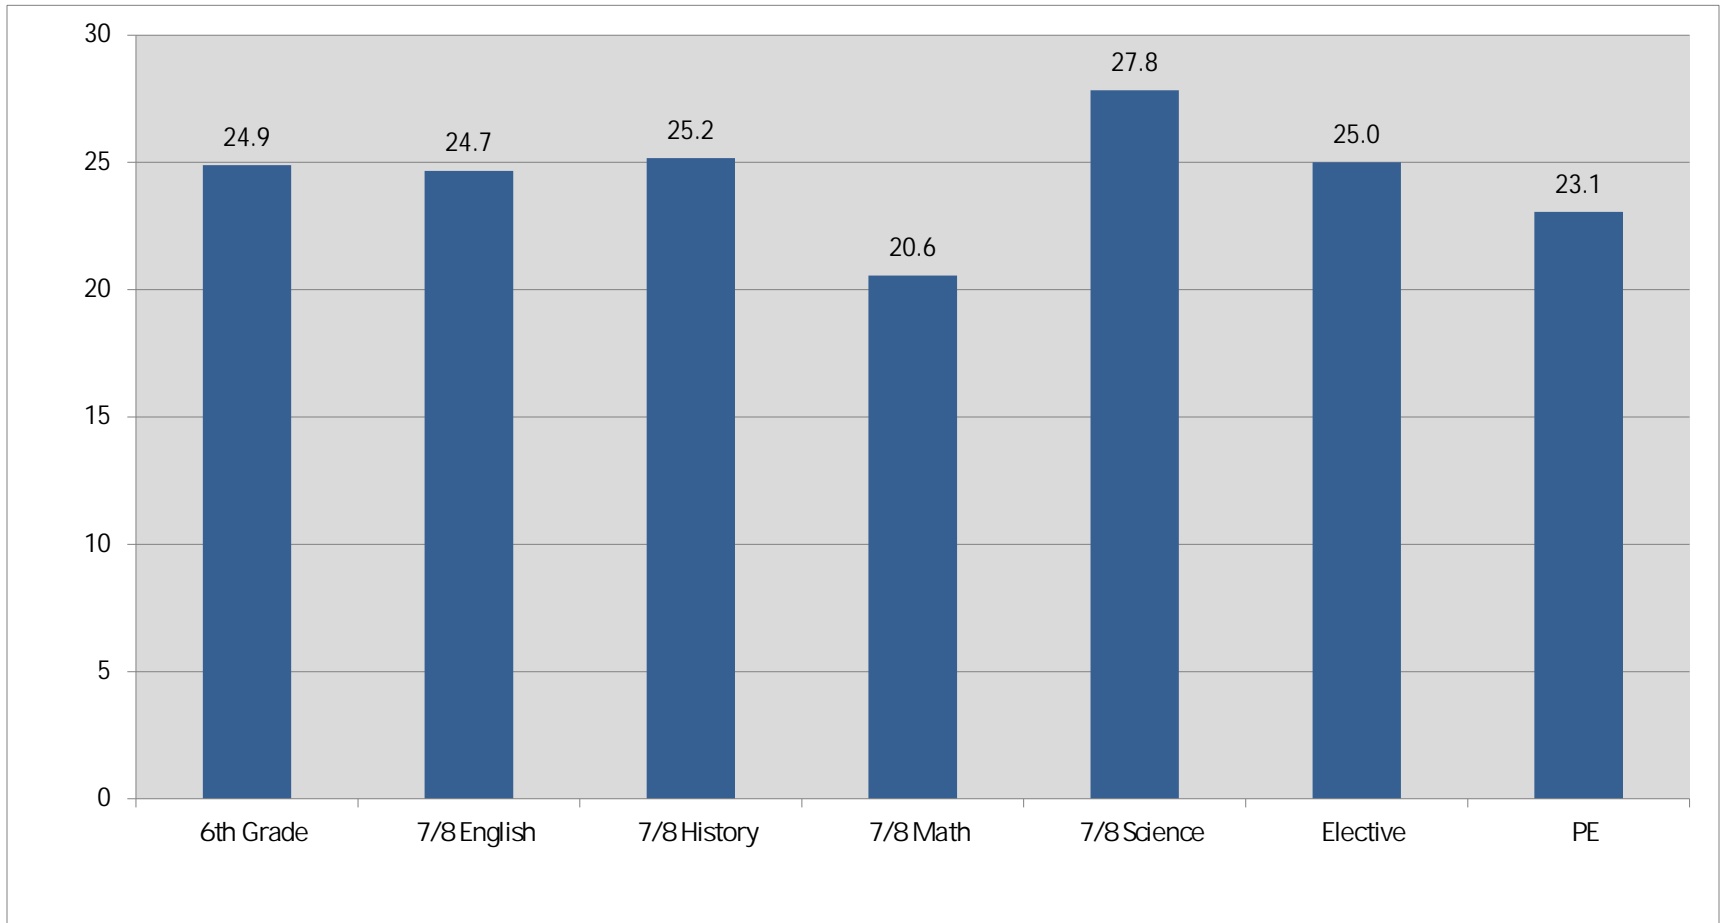

Longfellow Middle School Class Size Average by Subject