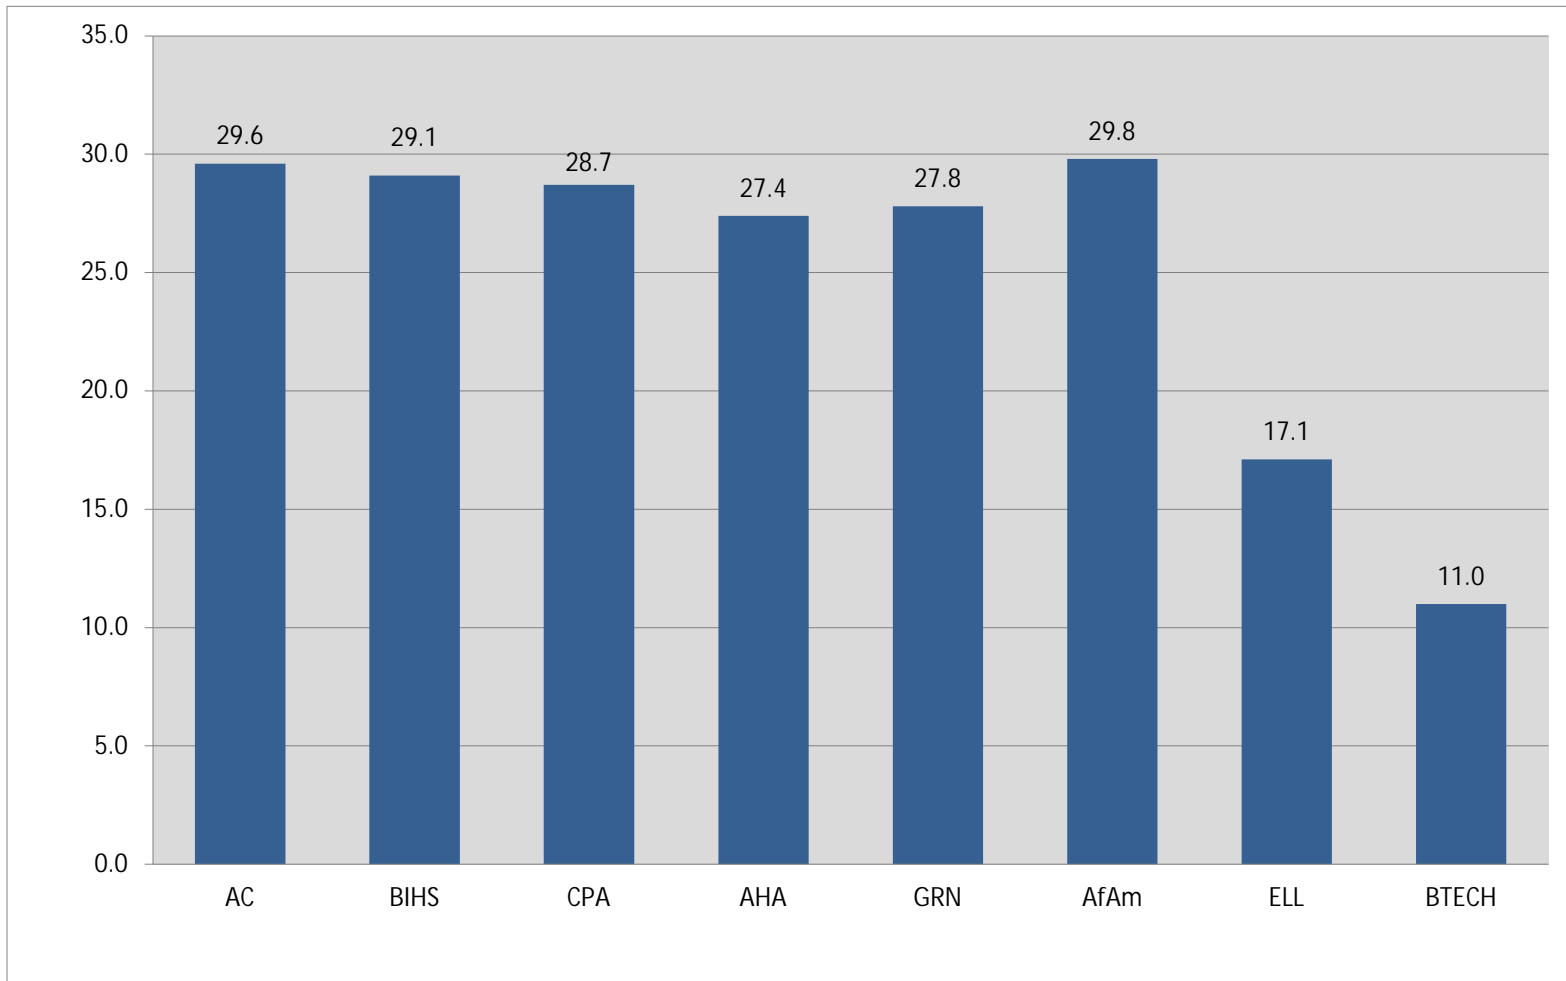

BHS Overall Average by Learning Community