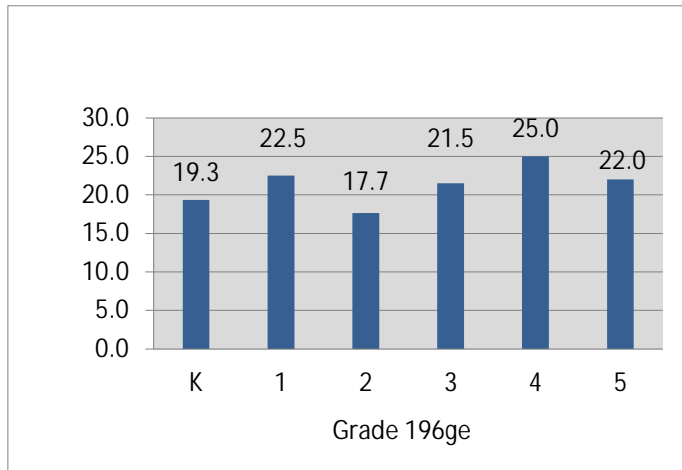

# Berkeley Public Schools

Class Size Update

Fall 2014

# Southeast Zone Elementary Class Size Average

# Longfellow Middle School Class Size Average by Subject