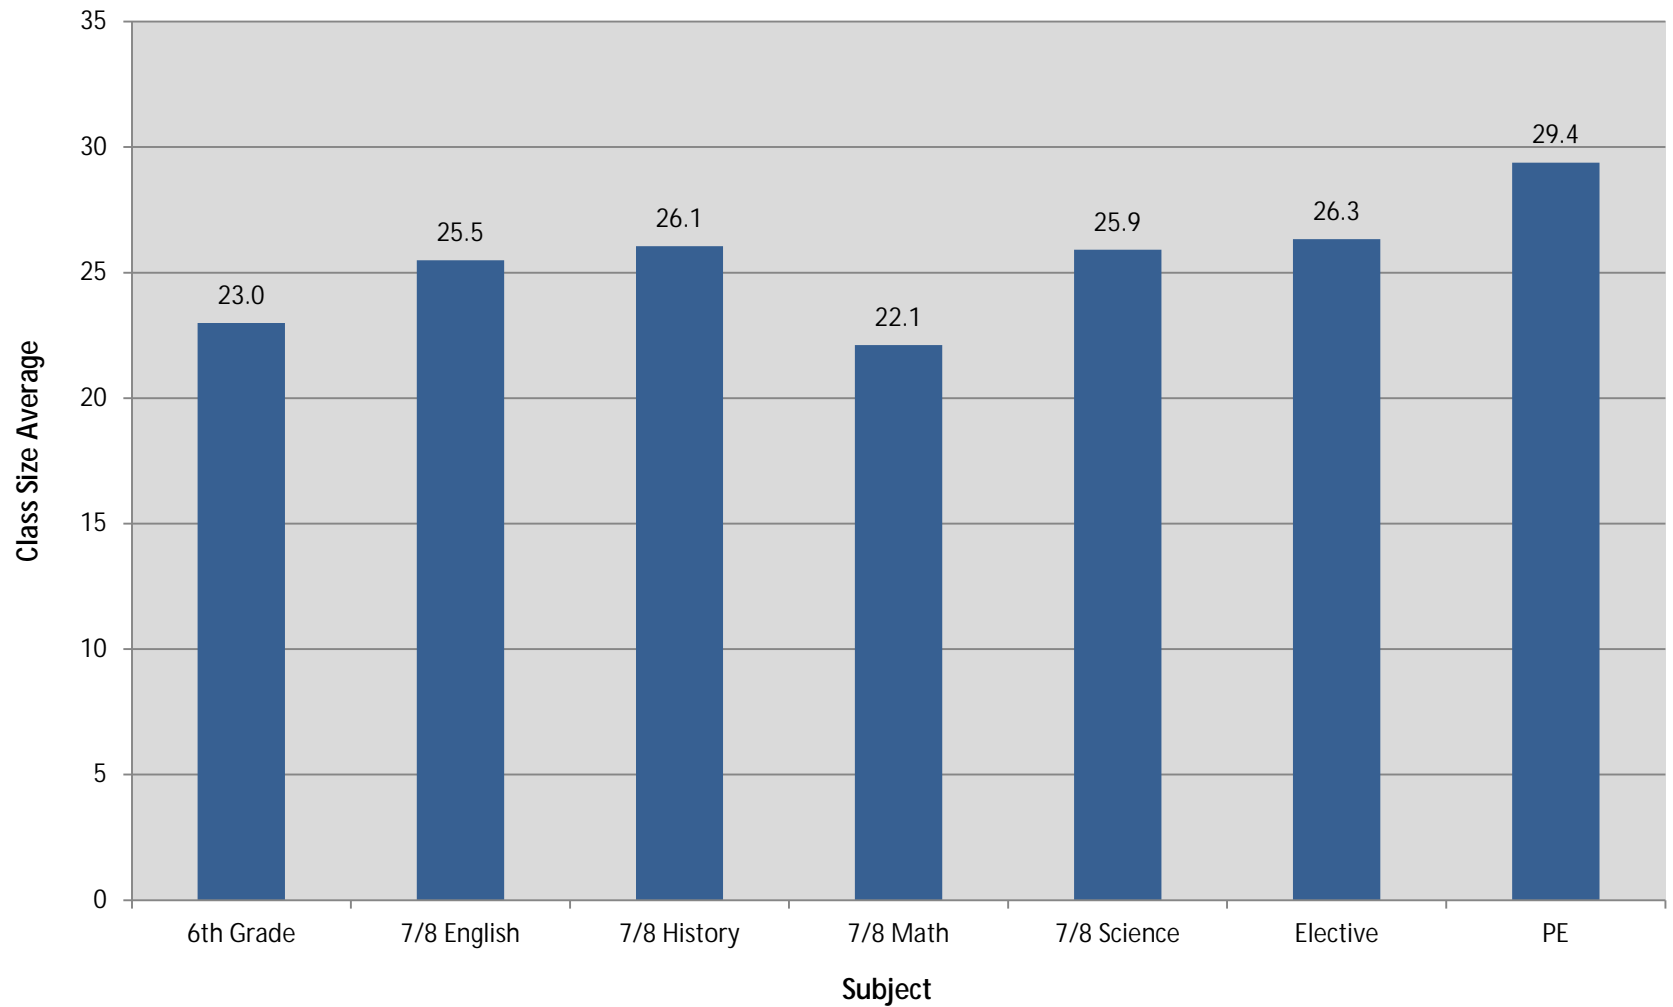

Berkeley Unified School District Elementary Class Size Average* by Grade

Berkeley Unified School District

Northwest Zone Elementary Class Size Average*

Berkeley Unified School District

Middle School Class Size Average by Subject*