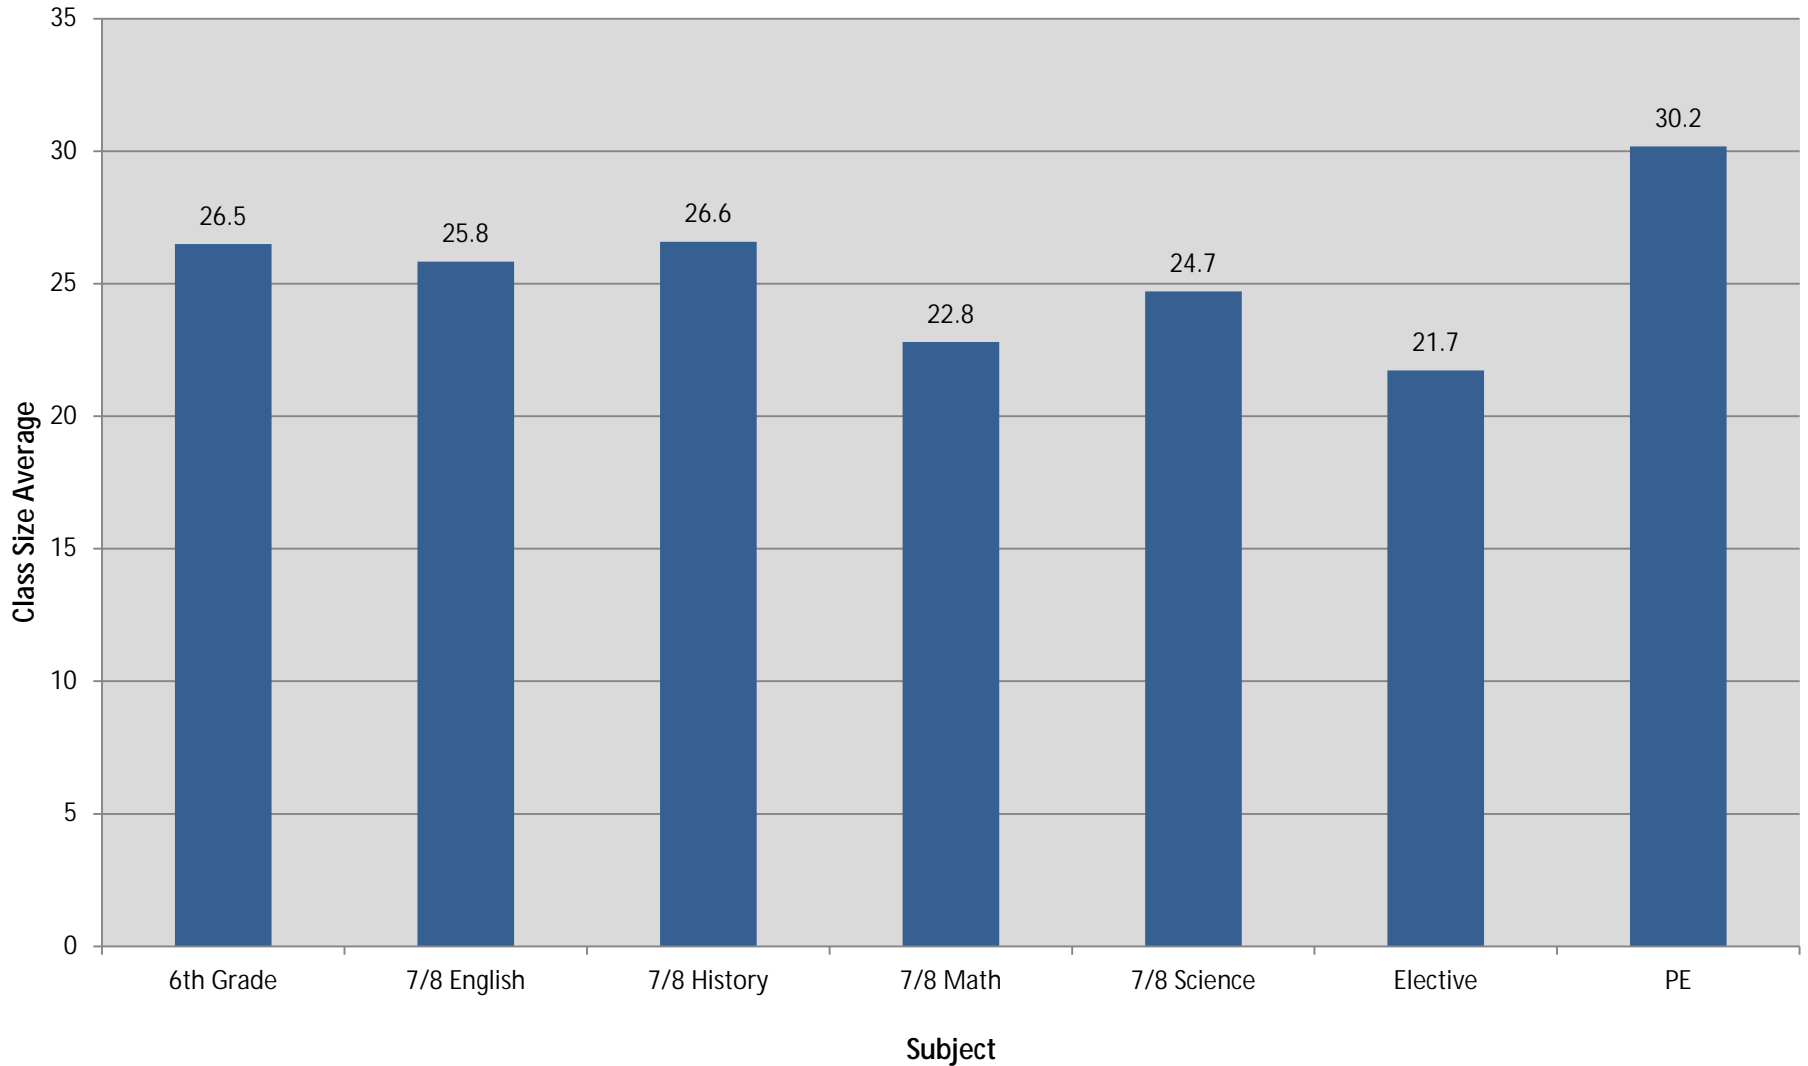

Berkeley Unified School District

Longfellow Class Size Average by Subject