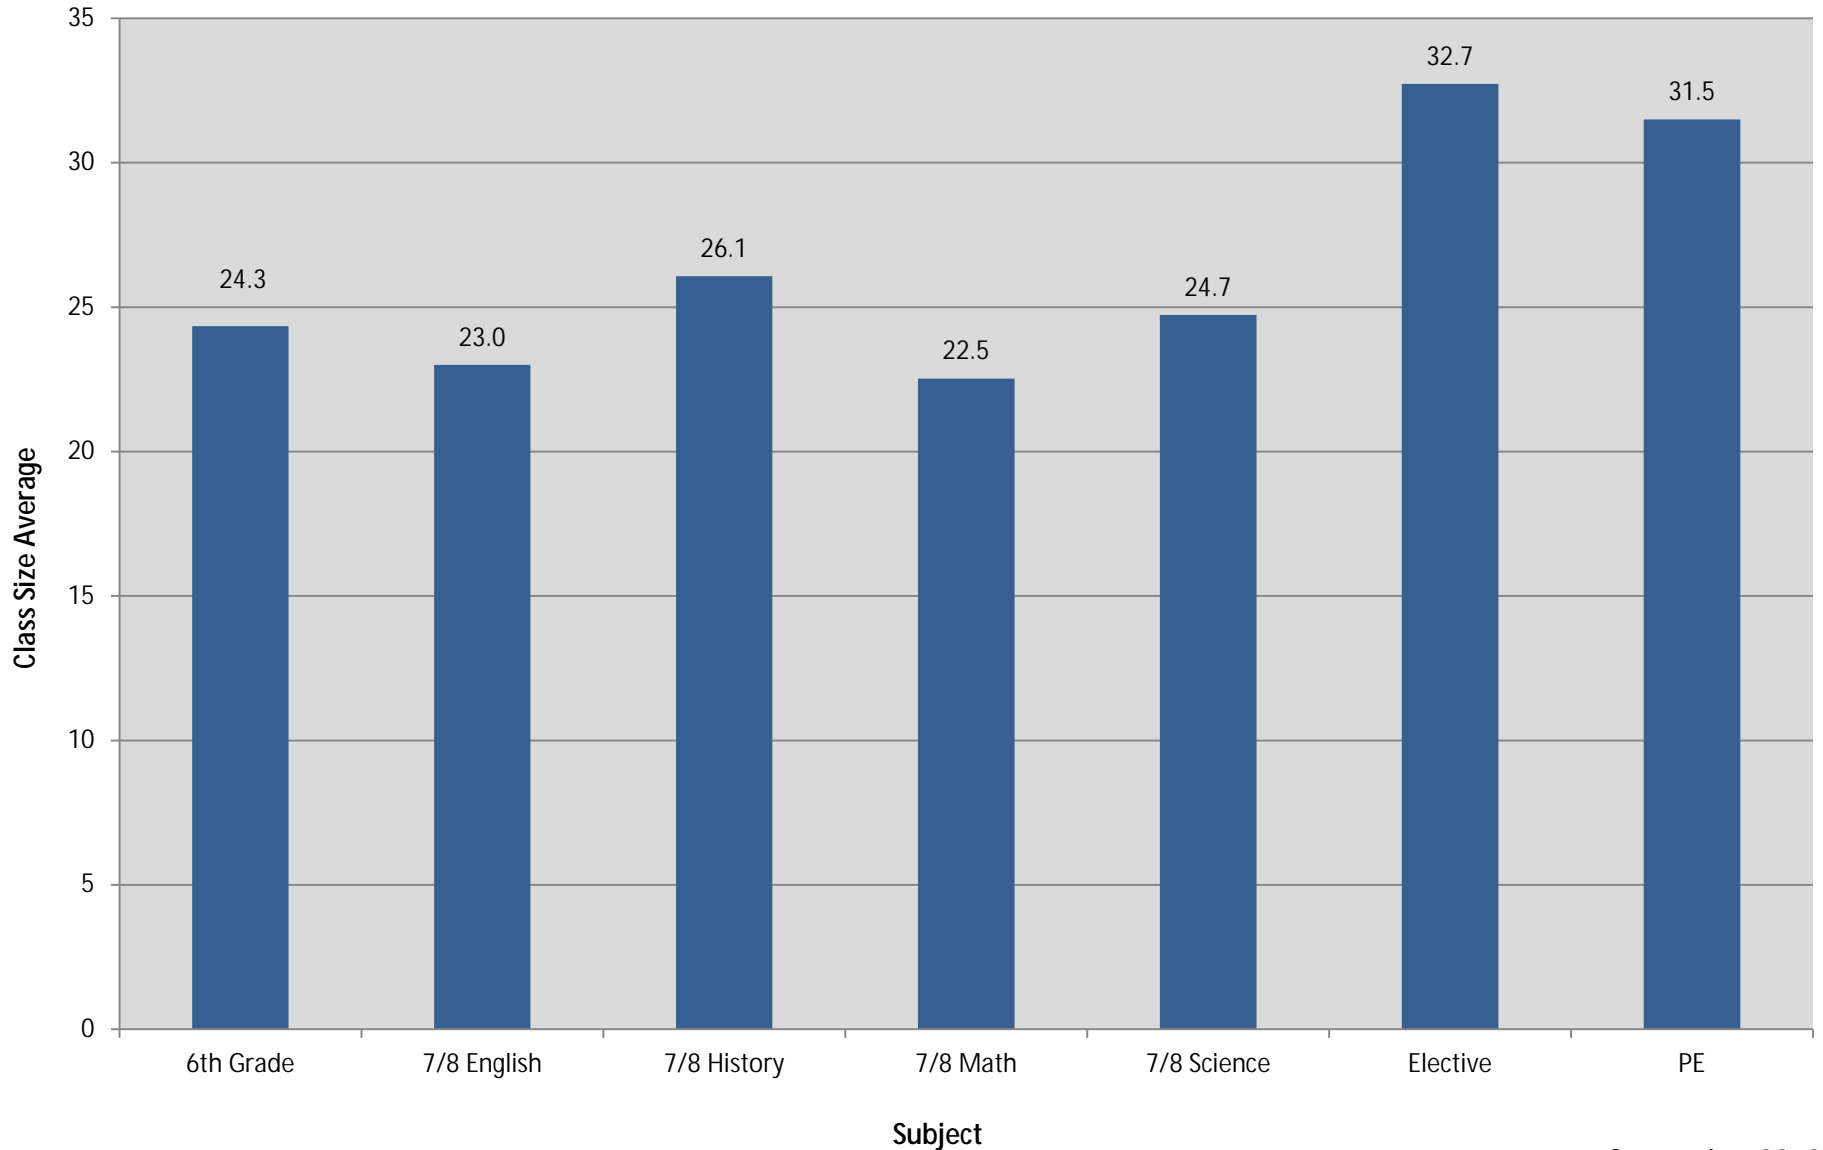

Berkeley Unified School District

Willard Class Size Average by Subject